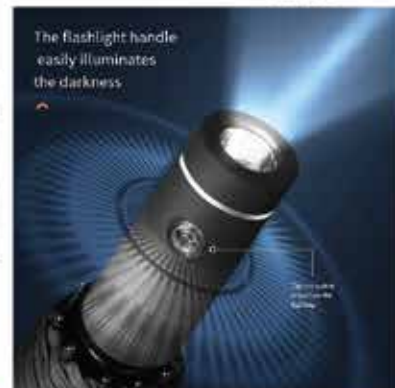

- Change color when wet

→ 21" LED Flashlight

- Round
- 8 Panels
- 3 Fold

The flashlight handle easily illuminates the darkness.

Adjustable handle

- Extended Comfortable Handle

- Wrist Loop

→ 24" Automatic