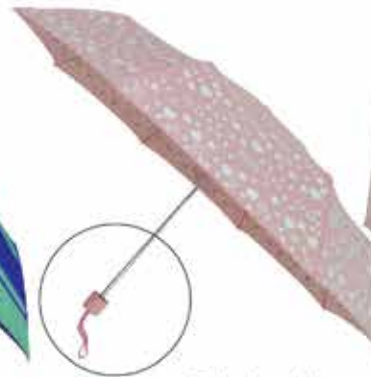

• Custom Pouch

21" Fold

- Round
- 8 Panels
- 3 Fold

- Silkscreen
- Digital Print

- Heat Transfer Print

- Manual Handle

- Auto Handle

- Color handle