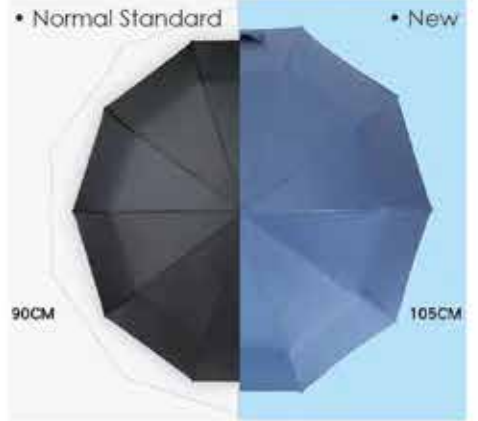

• Hand Strap

• Normal Standard

• New

28inch 3fold Ring Buckle

• Ring Buckle to open

Umbrella

→ New Design (27-28inch)

Umbrella